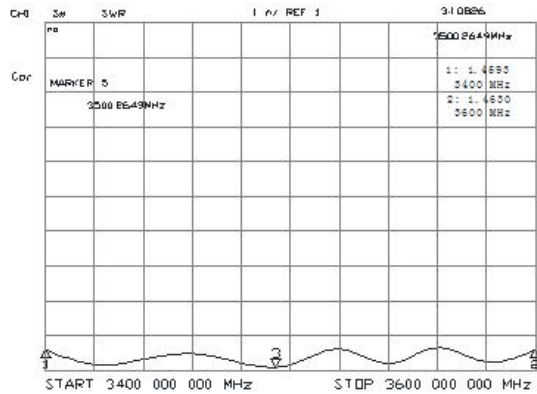

Radome color	gray
Operating Temperature Rang	-40°C/+60°C
Support Pole Diameter	φ30-φ60(mm)
Rated Wind Velocity	60m/s

VSWR:

Radiation Pattern: