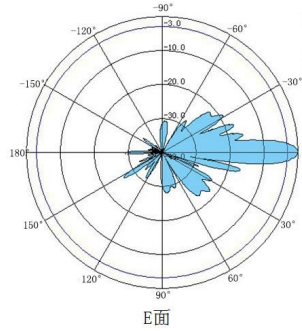

### Specifications:

Electrical	
Part Number	BBT-3436PM24V06
Frequency Range	3400-3600MHz
Polarization Type	Vertical
Gain	24dBi
3dB Beam-Width. H-Plan	12°
3dB Beam-Width. E-Plan	10°
VSWR	≤1.5
Front to Back Ratio(dB)	≥28dB
Input Impedance	50Ω
Max Input Power.	100W
Lightning Protection	DC Grounded
Mechanical	
Connector Type	N-Type Female
Dimensions H*W*D (mm)	Φ600 (mm)
Radome Material	Aluminium alloy

Radome color	gray
Operating Temperature Rang	-40°C/+60°C
Support Pole Diameter	φ30-φ60(mm)
Rated Wind Velocity	60m/s

VSWR:

Radiation Pattern:

**BBT ANTENNAS INC**

Tel:(8620)38867118 Fax:(8620)38860481 <http://www.bbtantennas.com>