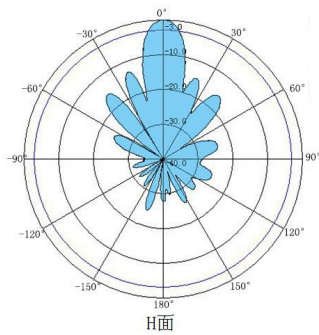

### Specifications:

Electrical	
Part Number	BBT-3436PM24V06
Frequency Range	3400-3600MHz
Polarization Type	Vertical
Gain	24dBi
3dB Beam-Width. H-Plan	12°
3dB Beam-Width. E-Plan	10°
VSWR	≤1.5
Front to Back Ratio(dB)	≥28dB
Input Impedance	50Ω
Max Input Power.	100W
Lightning Protection	DC Grounded
Mechanical	
Connector Type	N-Type Female
Dimensions H*W*D (mm)	Φ600 (mm)
Radome Material	Aluminium alloy

Radome color	gray
Operating Temperature Rang	-40°C/+60°C
Support Pole Diameter	φ30-φ60(mm)
Rated Wind Velocity	60m/s

VSWR:

Radiation Pattern:

**BBT ANTENNAS INC**

Tel:(8620)38867118 Fax:(8620)38860481 <http://www.bbtantennas.com>