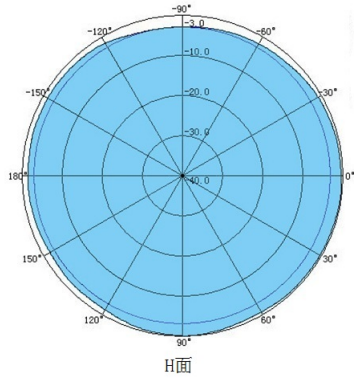

Radiation Pattern:

BBT ANTENNAS INC

Tel: (+86) 0757-66898899

<http://www.bbtantennas.com>