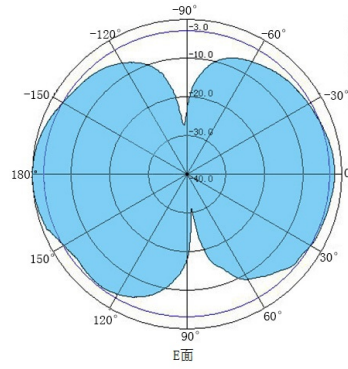

Radiation Pattern:

BBT ANTENNAS INC

Tel: (+86) 0757-66898899

<http://www.bbtantennas.com>