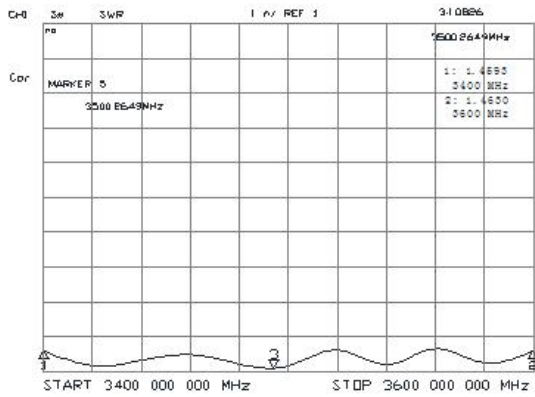

VSWR:

Radiation Pattern: