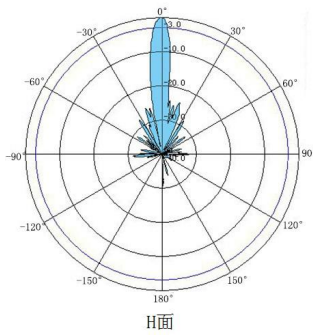

BBT ANTENNAS INC

Tel:(8620)38867118 Fax:(8620)38860481 <http://www.bbtantennas.com>