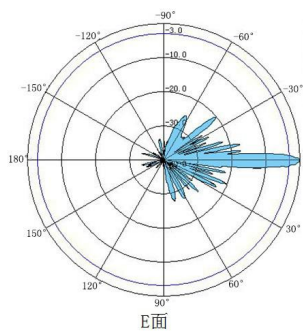

BBT ANTENNAS INC

Tel:(8620)38867118 Fax:(8620)38860481 <http://www.bbtantennas.com>