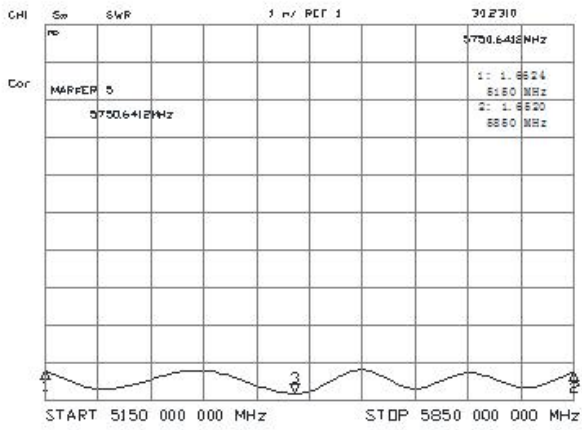

Support Pole Diameter	$\phi 30-\phi 60(\text{mm})$
Rated Wind Velocity	60m/s

VSWR:

Radiation Pattern: