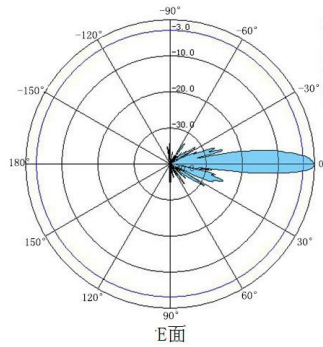

BBT ANTENNAS INC

Tel: (8620)38867118 Fax: (8620)38860481 <http://www.bbtantennas.com>