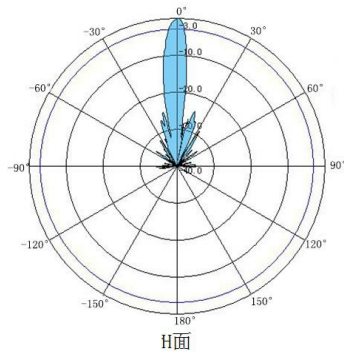

BBT ANTENNAS INC

Tel: (8620)38867118 Fax: (8620)38860481 <http://www.bbtantennas.com>