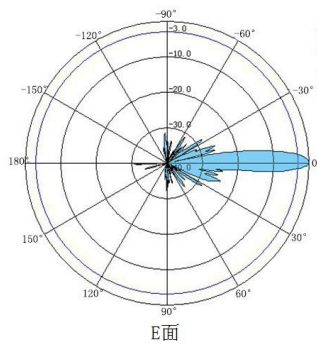

Radiation Pattern:

BBT ANTENNAS INC

Tel:(8620)38867118 Fax:(8620)38860481 <http://www.bbtantennas.com>