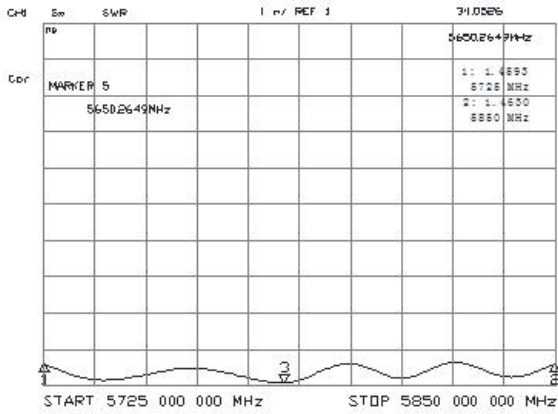

Rated Wind Velocity

60m/s

VSWR: