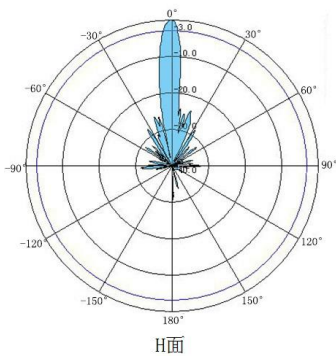

Radiation Pattern:

BBT ANTENNAS INC

Tel:(8620)38867118 Fax:(8620)38860481 <http://www.bbtantennas.com>