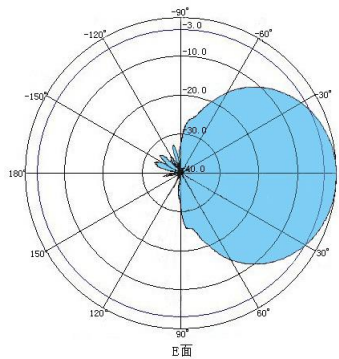

- ★Wide bandwidth, stable performance
- ★Wall mounting , install and use conveniently

Specifications:

| Electrical | | |
|-------------------------------------|--------------------|--------------|
| Model Number | BBT-0827WL0708V095 | |
| Frequency Range | 824-960MHZ | 1710-2700MHZ |
| Polarization Type | Vertical | |
| Gain | 7dBi | 8dBi |
| 3dB Beam-Width. H-Plan | 95° | 65° |
| 3dB Beam-Width. E-Plan | 65° | 55° |
| VSWR | ≤1.5 | |
| Intermodulation IM3(2*43dBmcarrier) | ≤-150dBc | |
| Front to Back Ratio(dB) | ≥15dB | |
| Input Impedance | 50Ω | |
| Max Input Power. | 50W | |
| Lightning Protection | DC Grounded | |
| Mechanical | | |
| Connector Type | N-Type Female | |
| Cable | SFF-50-3 | |
| Cable length | 30cm | |
| Dimensions H*W*D (mm) | 213*178*44(mm) | |
| Weight | 0.58kg | |
| Radome Material | ABS | |
| Radome color | White | |
| Operating Temperature Rang | -40°C/+60°C | |
| Rated Wind Velocity | 60m/s | |

VSWR:

Radiation Pattern:

698-960MHZ

1710-2700MHZ

BBT ANTENNAS INC

Tel:(8620)38867118 Fax:(8620)38860481 <http://www.bbtantennas.com>