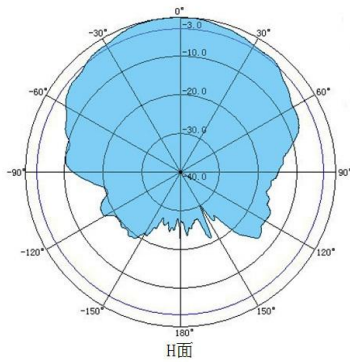

BBT ANTENNAS INC

Model NO: BBT-0827WL0708V095

Type : Wall Antenna

Application:

- ★For indoor distributed wireless coverage system (For indoor DAS)
- ★Support 4G-LTE、3G、GSM、CDMA communication system

Features:

- ★Wide bandwidth, stable performance
- ★Wall mounting , install and use conveniently

Specifications:

| Electrical | | |
|-------------------------------------|--------------------|--------------|
| Model Number | BBT-0827WL0708V095 | |
| Frequency Range | 824-960MHZ | 1710-2700MHZ |
| Polarization Type | Vertical | |
| Gain | 7dBi | 8dBi |
| 3dB Beam-Width. H-Plan | 95° | 65° |
| 3dB Beam-Width. E-Plan | 65° | 55° |
| VSWR | ≤1.5 | |
| Intermodulation IM3(2*43dBmcarrier) | ≤-150dBc | |
| Front to Back Ratio(dB) | ≥15dB | |
| Input Impedance | 50Ω | |
| Max Input Power. | 50W | |
| Lightning Protection | DC Grounded | |
| Mechanical | | |
| Connector Type | N-Type Female | |
| Cable | SFF-50-3 | |
| Cable length | 30cm | |
| Dimensions H*W*D (mm) | 213*178*44(mm) | |
| Weight | 0.58kg | |
| Radome Material | ABS | |
| Radome color | White | |
| Operating Temperature Rang | -40°C/+60°C | |
| Rated Wind Velocity | 60m/s | |

VSWR:

Radiation Pattern:

698-960MHZ

1710-2700MHZ

BBT ANTENNAS INC

Tel:(8620)38867118 Fax:(8620)38860481 <http://www.bbtantennas.com>