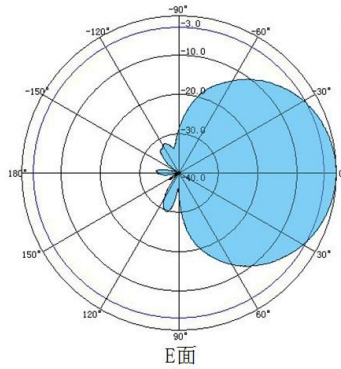

BBT ANTENNAS INC

Model NO: BBT-0827WL0708V095

Type : Wall Antenna

Application:

- ★For indoor distributed wireless coverage system (For indoor DAS)
- ★Support 4G-LTE、3G、GSM、CDMA communication system

Features:

- ★Wide bandwidth, stable performance
- ★Wall mounting , install and use conveniently

Specifications:

| Electrical | | |
|-------------------------------------|--------------------|--------------|
| Model Number | BBT-0827WL0708V095 | |
| Frequency Range | 824-960MHZ | 1710-2700MHZ |
| Polarization Type | Vertical | |
| Gain | 7dBi | 8dBi |
| 3dB Beam-Width. H-Plan | 95° | 65° |
| 3dB Beam-Width. E-Plan | 65° | 55° |
| VSWR | ≤1.5 | |
| Intermodulation IM3(2*43dBmcarrier) | ≤-150dBc | |
| Front to Back Ratio(dB) | ≥15dB | |
| Input Impedance | 50Ω | |
| Max Input Power. | 50W | |
| Lightning Protection | DC Grounded | |
| Mechanical | | |
| Connector Type | N-Type Female | |
| Cable | SFF-50-3 | |
| Cable length | 30cm | |
| Dimensions H*W*D (mm) | 213*178*44(mm) | |
| Weight | 0.58kg | |
| Radome Material | ABS | |
| Radome color | White | |
| Operating Temperature Rang | -40°C/+60°C | |
| Rated Wind Velocity | 60m/s | |

VSWR:

Radiation Pattern:

698-960MHZ

1710-2700MHZ

BBT ANTENNAS INC

Tel:(8620)38867118 Fax:(8620)38860481 <http://www.bbtantennas.com>