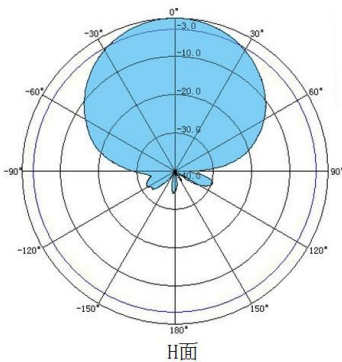

- ★Wide bandwidth, stable performance
- ★Wall mounting , install and use conveniently

Specifications:

| Electrical | | |
|-------------------------------------|--------------------|--------------|
| Model Number | BBT-0827WL0708V095 | |
| Frequency Range | 824-960MHZ | 1710-2700MHZ |
| Polarization Type | Vertical | |
| Gain | 7dBi | 8dBi |
| 3dB Beam-Width. H-Plan | 95° | 65° |
| 3dB Beam-Width. E-Plan | 65° | 55° |
| VSWR | ≤1.5 | |
| Intermodulation IM3(2*43dBmcarrier) | ≤-150dBc | |
| Front to Back Ratio(dB) | ≥15dB | |
| Input Impedance | 50Ω | |
| Max Input Power. | 50W | |
| Lightning Protection | DC Grounded | |
| Mechanical | | |
| Connector Type | N-Type Female | |
| Cable | SFF-50-3 | |
| Cable length | 30cm | |
| Dimensions H*W*D (mm) | 213*178*44(mm) | |
| Weight | 0.58kg | |
| Radome Material | ABS | |
| Radome color | White | |
| Operating Temperature Rang | -40°C/+60°C | |
| Rated Wind Velocity | 60m/s | |

VSWR:

Radiation Pattern:

698-960MHZ

1710-2700MHZ

BBT ANTENNAS INC

Tel:(8620)38867118 Fax:(8620)38860481 <http://www.bbtantennas.com>