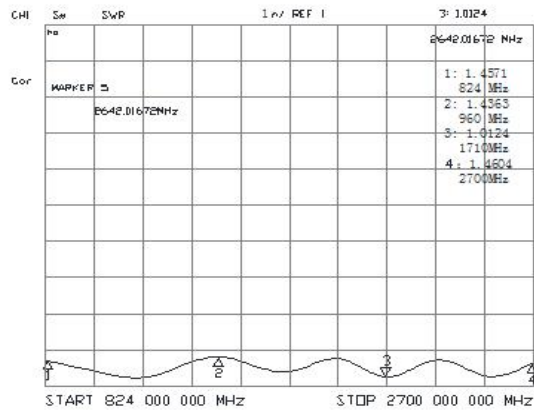

VSWR:

Radiation Pattern:

698-960MHZ