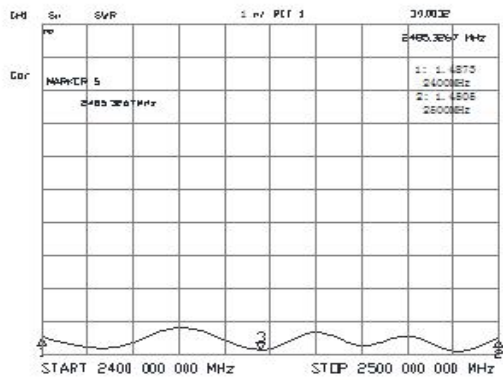

VSWR:

Radiation Pattern: