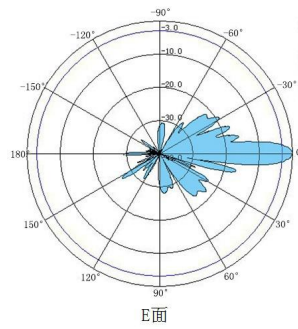

BBT ANTENNAS INC

Tel: (8620) 38867118 Fax: (8620) 38860481 <http://www.bbtantennas.com>