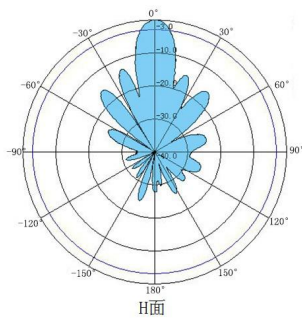

BBT ANTENNAS INC

Tel: (8620) 38867118 Fax: (8620) 38860481 <http://www.bbtantennas.com>