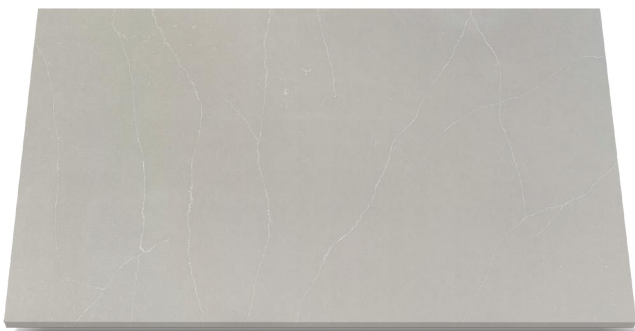

依多米灰 Eedor Cream Grey
WG539