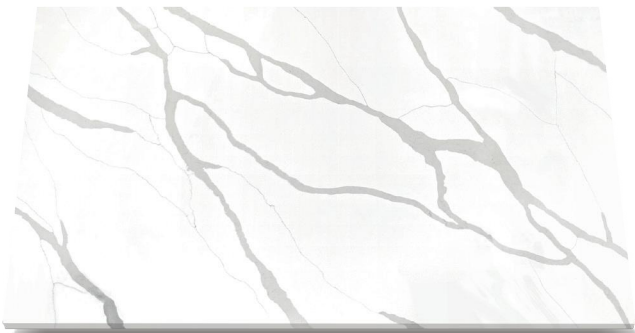

银溪白 Silverstream White
WG549