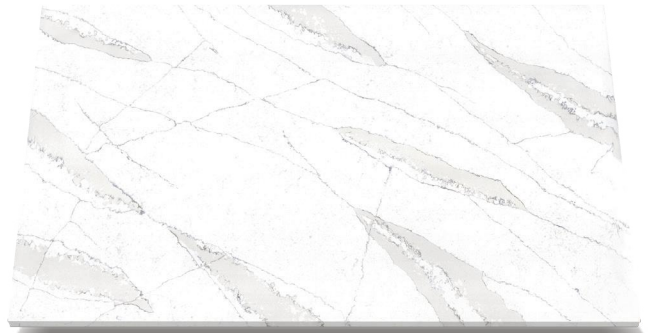

夜梦云溪 Dream River
WG536