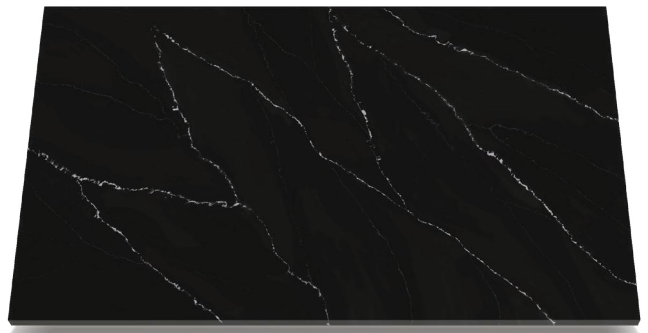

飘墨金 Inking Gold  
WG559

星流金 Stellar Stream Gold  
WG530

金溪棕 Gold Stream Brown  
WG562

浮流白 Floating White  
WG557

流丹白 Flowing Flame  
WG524

夜梦云溪 Dream River  
WG536

依灵浅灰 Evian Light Grey  
WG535

光裂黑 Dawning Black  
WG484