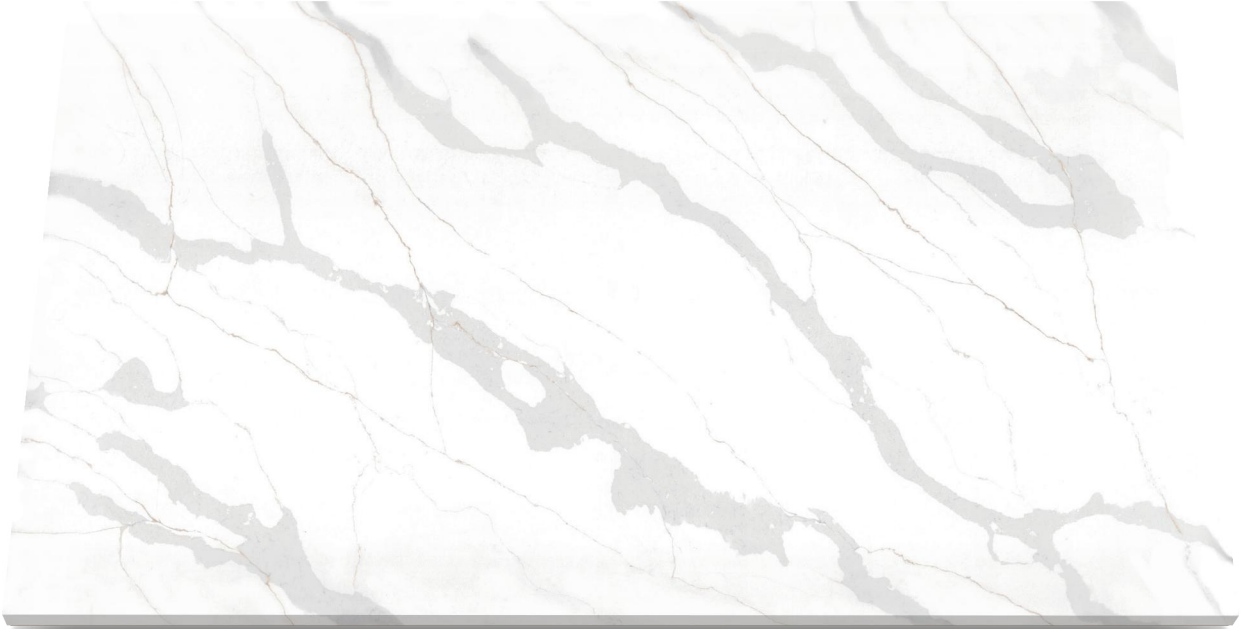

自然系列

Natural Collection

亲然创制，威洋触动人心的研发能力
With Wayon's inspiring ideas, created for you by nature.

大板图