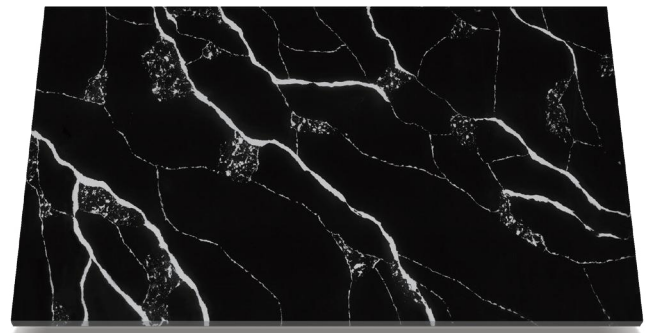

星河黑 Starry Black
WG477