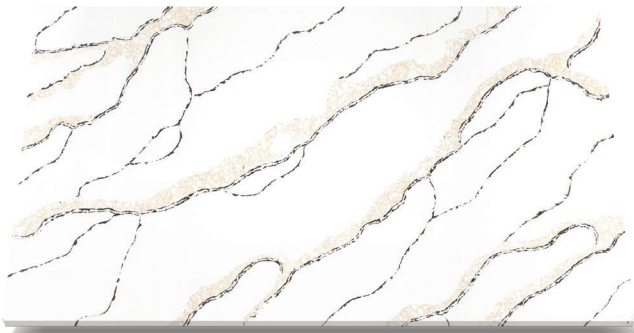

金溪棕 Gold Stream Brown
WG562