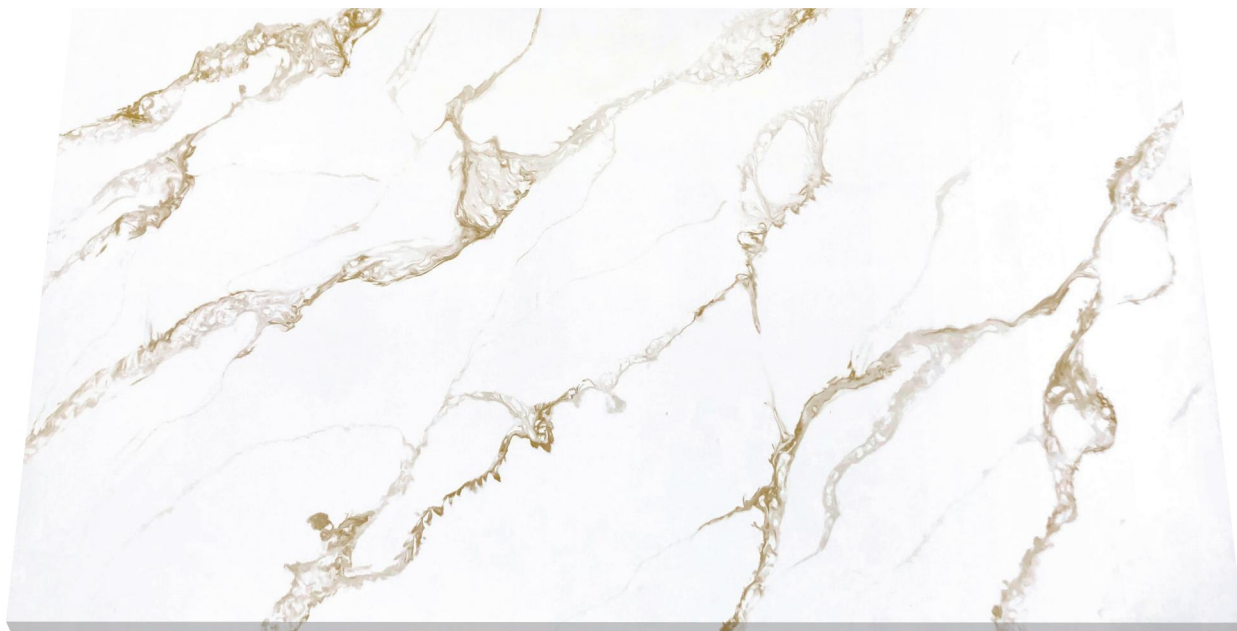

自然系列

Natural Collection

亲然创制，威洋触动人心的研发能力
With Wayon's inspiring ideas, created for you by nature.

大板图