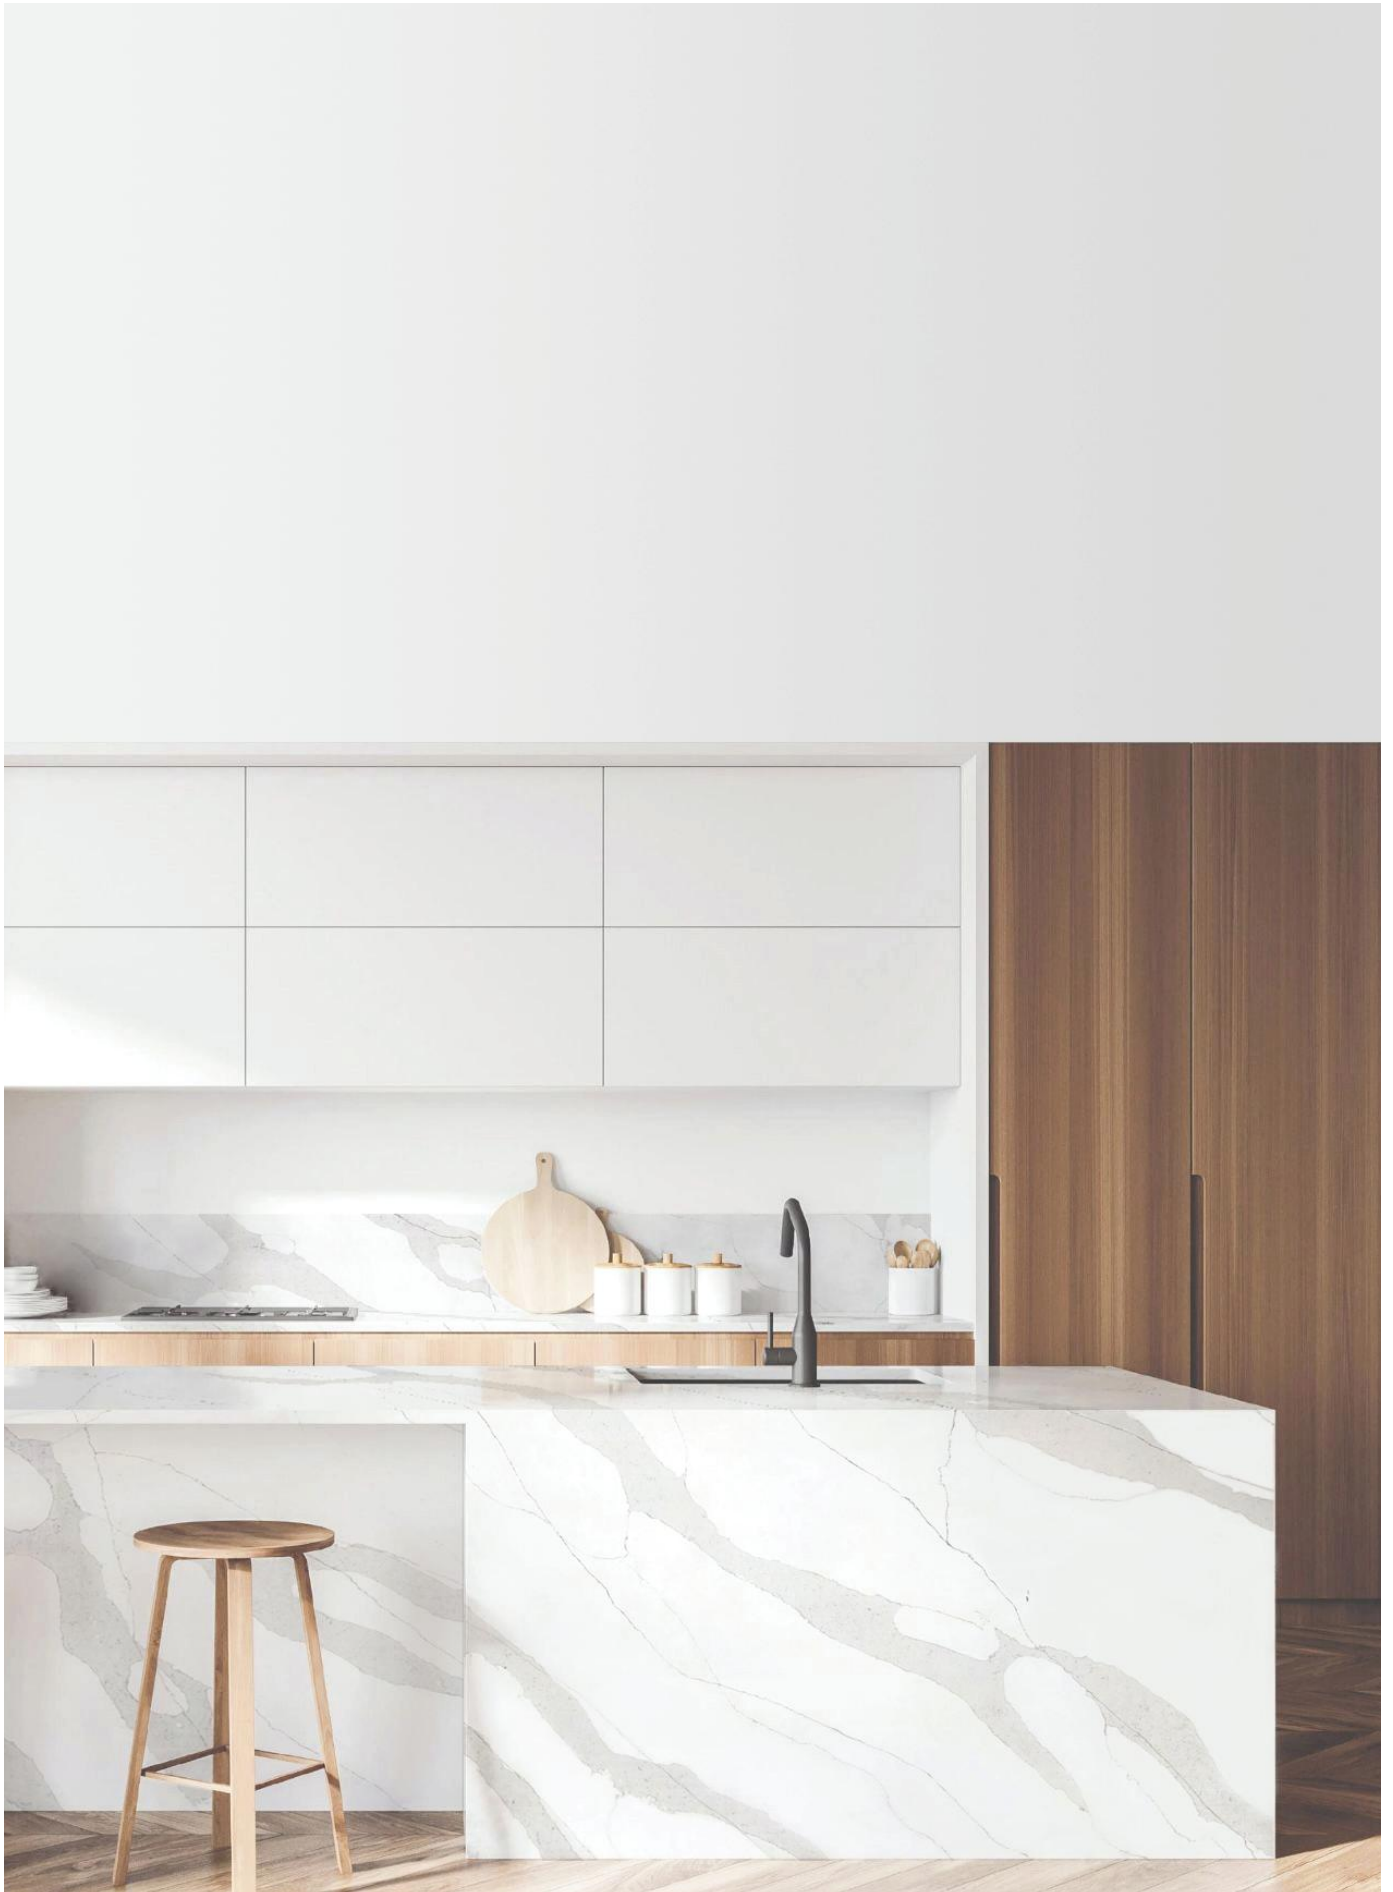

WG466 鱼肚白金 Calacatta Gold