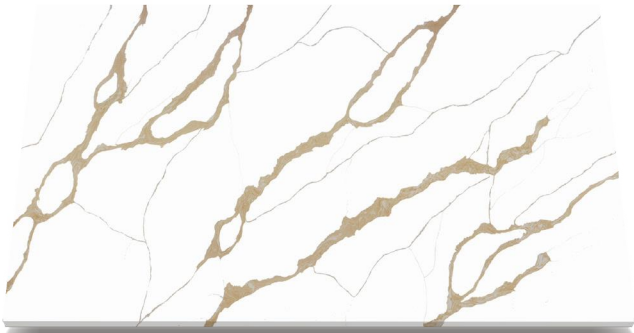

飘墨金 Inking Gold  
WG559

星流金 Stellar Stream Gold  
WG530

金溪棕 Gold Stream Brown  
WG562

浮流白 Floating White  
WG557

流丹白 Flowing Flame  
WG524

夜梦云溪 Dream River  
WG536

依灵浅灰 Evian Light Grey  
WG535

光裂黑 Dawning Black  
WG484