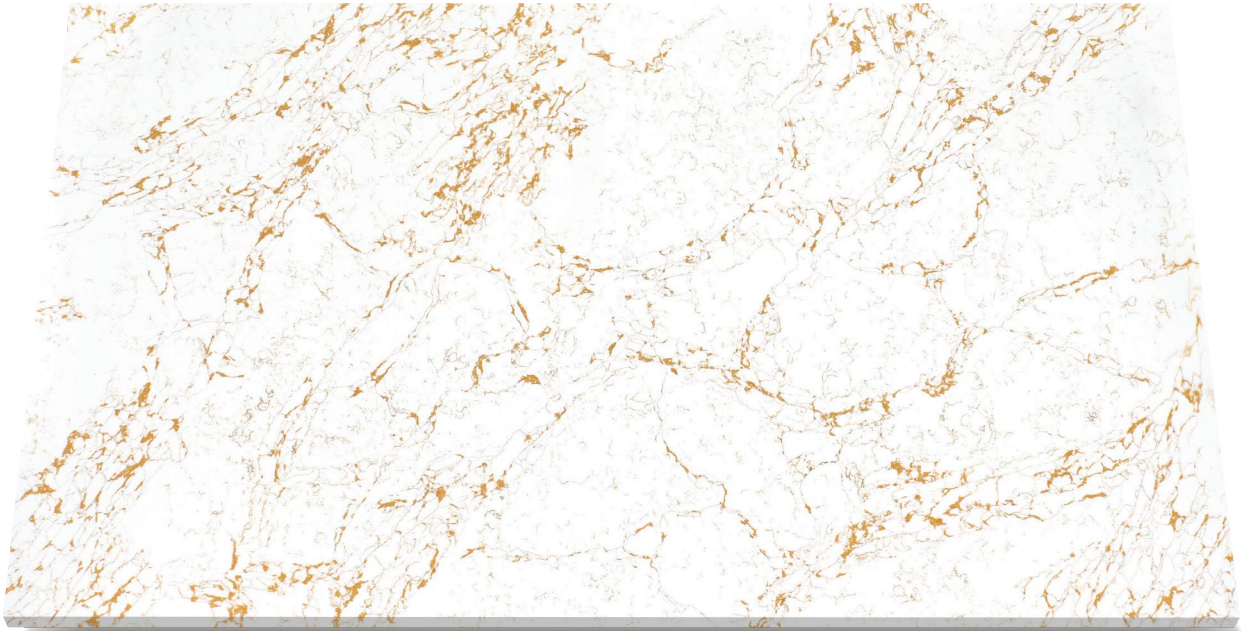

自然系列

Natural Collection

亲然创制，威洋触动人心的研发能力
With Wayon's inspiring ideas, created for you by nature.

浮流金 Floating Gold
WG556

大板图