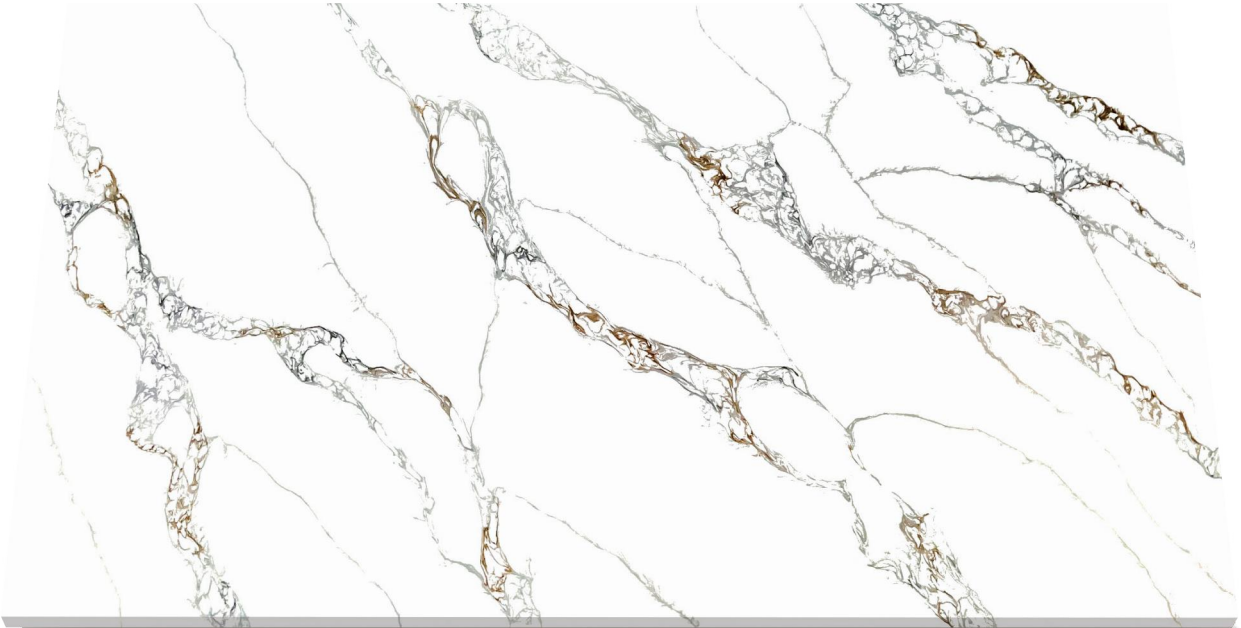

鱼肚白金 Calacatta Gold
WG466

琉璃白金 Borage Platinum
WG538

大板图