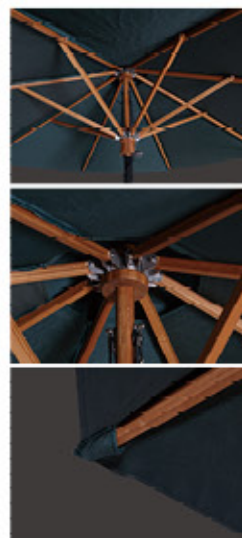

常规颜色

48 柱圆形单顶豪华手拉绳中柱伞

48mm pulley system luxury aluminum umbrella

SCD-Z007
(ϕ 2.7m/ ϕ 3m)

常规颜色

48 柱铝合金木纹手拉绳中柱伞

48mm aluminum wood color umbrella

SCD-Z008
(ϕ 2.7m/ ϕ 3m)

38 柱圆形单顶竹子伞

38mm pulley system bamboo umbrella

SCD-Z018
(φ 2.7m)

常规颜色

常规颜色

48 柱圆形单顶竹子伞

48mm pulley system bamboo umbrella

SCD-Z019
(φ 3m)