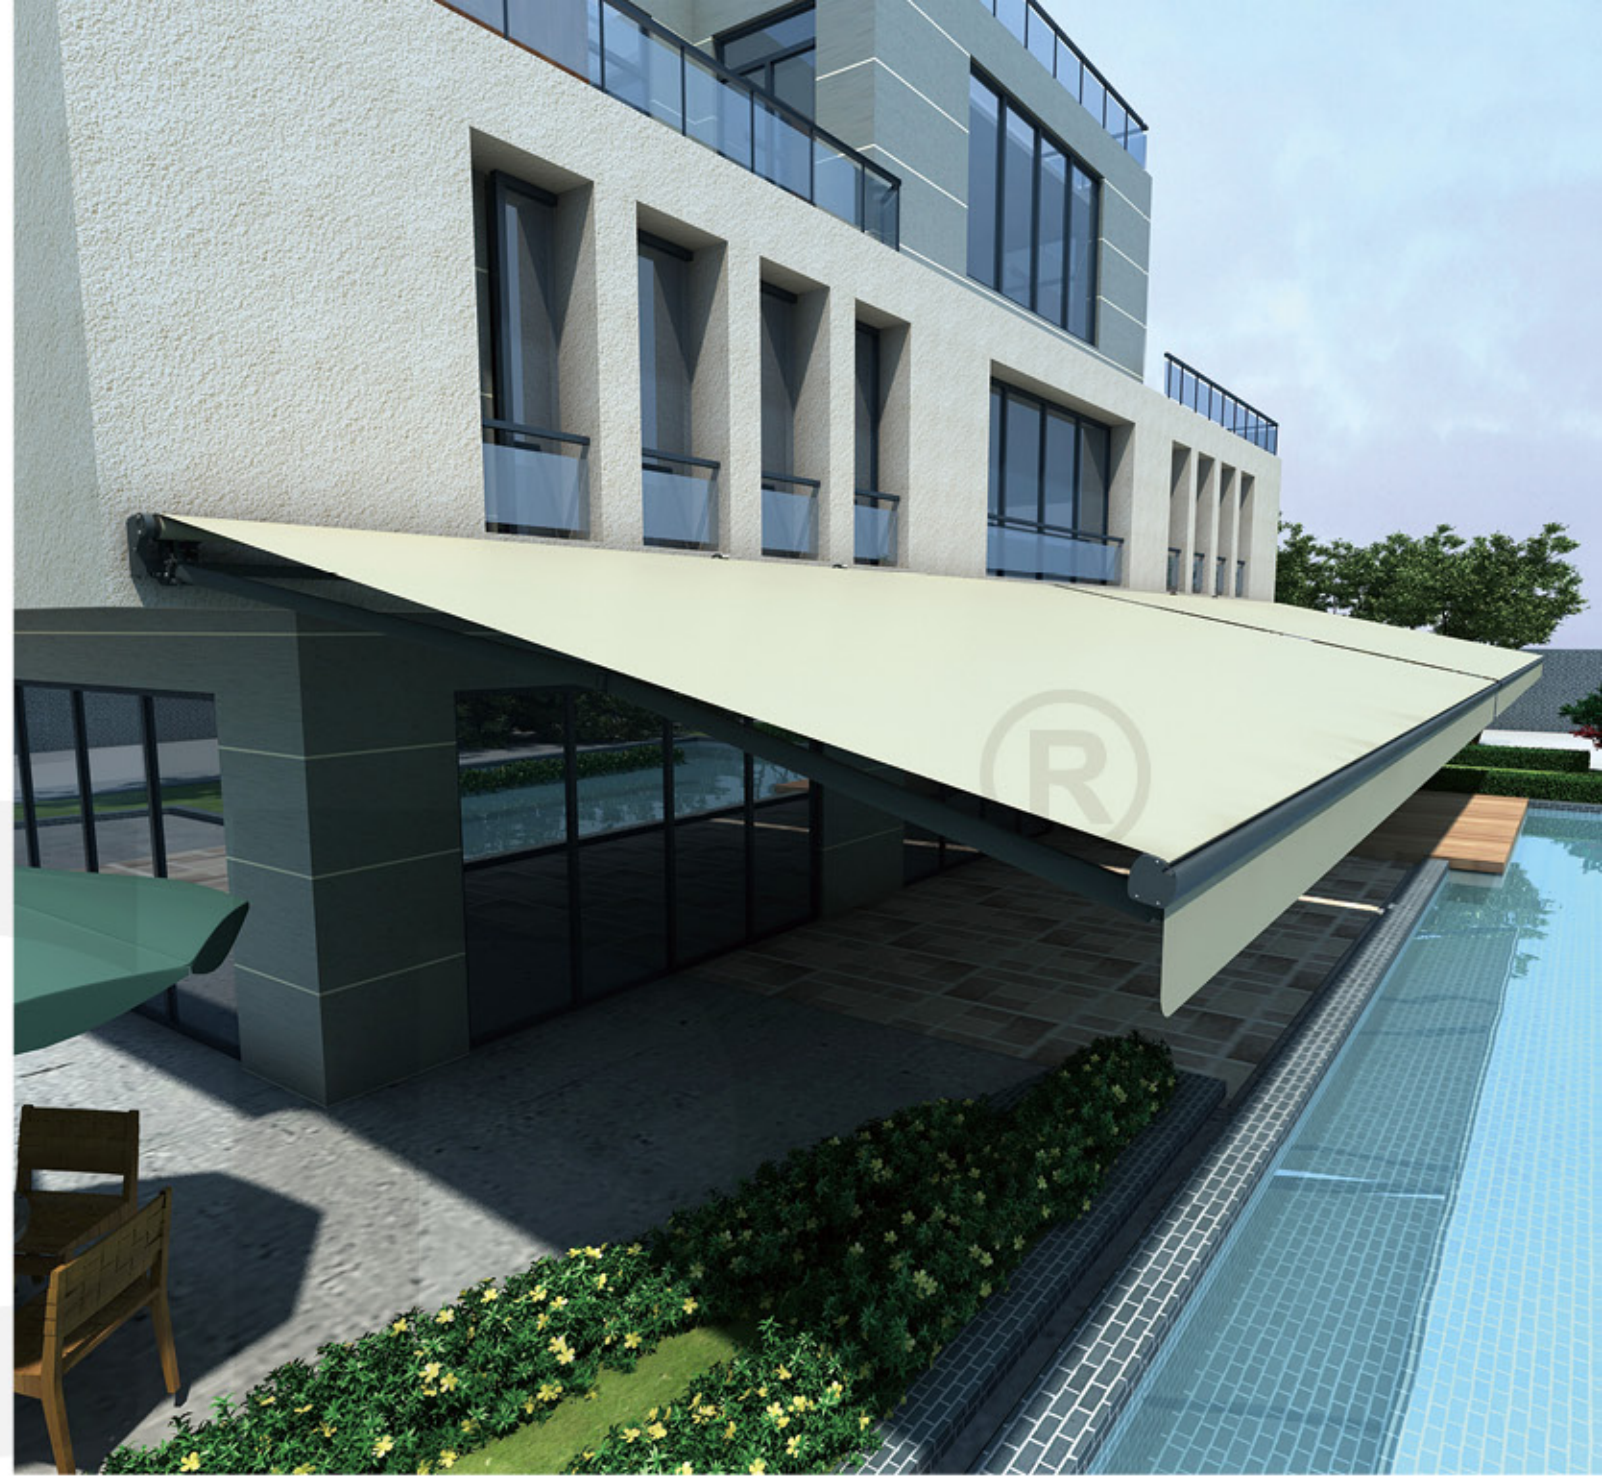

# SCD

**SCD 顺彩达®**

Sunshine of Love 爱的阳光

Foshan Shuncaida Tent Products Co., Ltd.

ADD:28-1 Fuan Industrial Area, Lellu Town, Shunde District, Foshan Guangdong, China

Tel:+86-757-23668575 23668572 23668671

Fax:+86-757-23661288