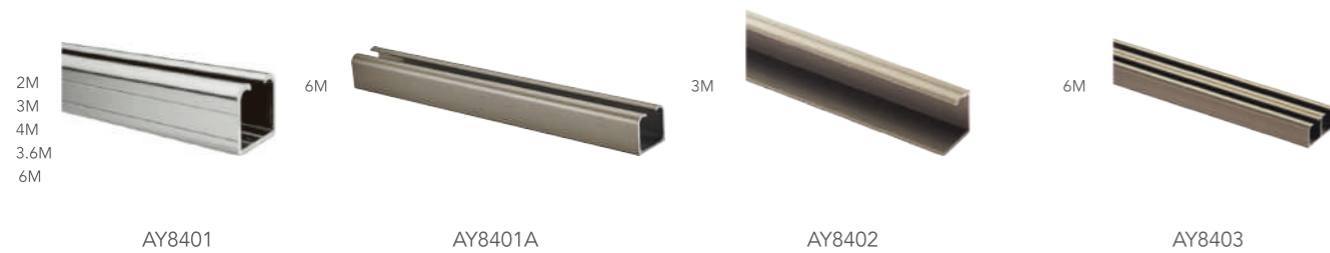

■ | HANG RAIL - ALUMINUM