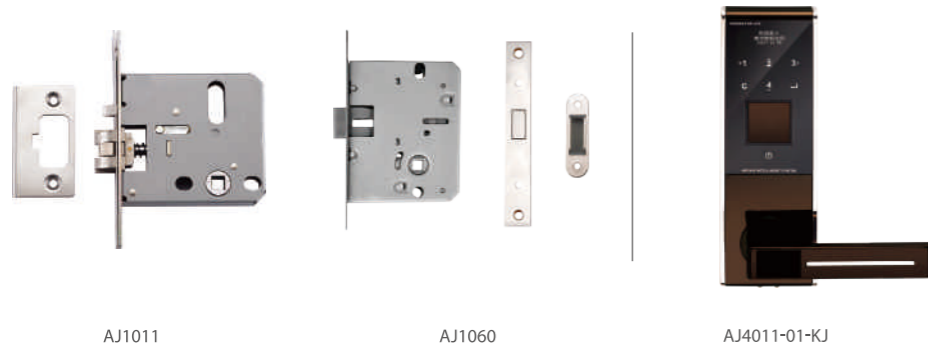

COPPER LOCK SERIES

MECHANICAL LOCK SERIES

DOOR HARDWARE SERIES

FURNITURE HARDWARE SERIES

BATHROOM HARDWARE SERIES

■ AJ1010/AJ1060 | TOUCH SCREEN FINGERPRINT LOCK

AJ1011

AJ1060

AJ4011-01-KJ

■ AS2041A | INTERIOR DOOR SMART LOCK

AS2041A

NEW AJ4011-02-KO

NEW AJ4011-02-KQ

NEW AJ4011-03-KW

NEW AJ4011-03-KV

■ AJ1080 | INTERIOR DOOR SMART LOCK