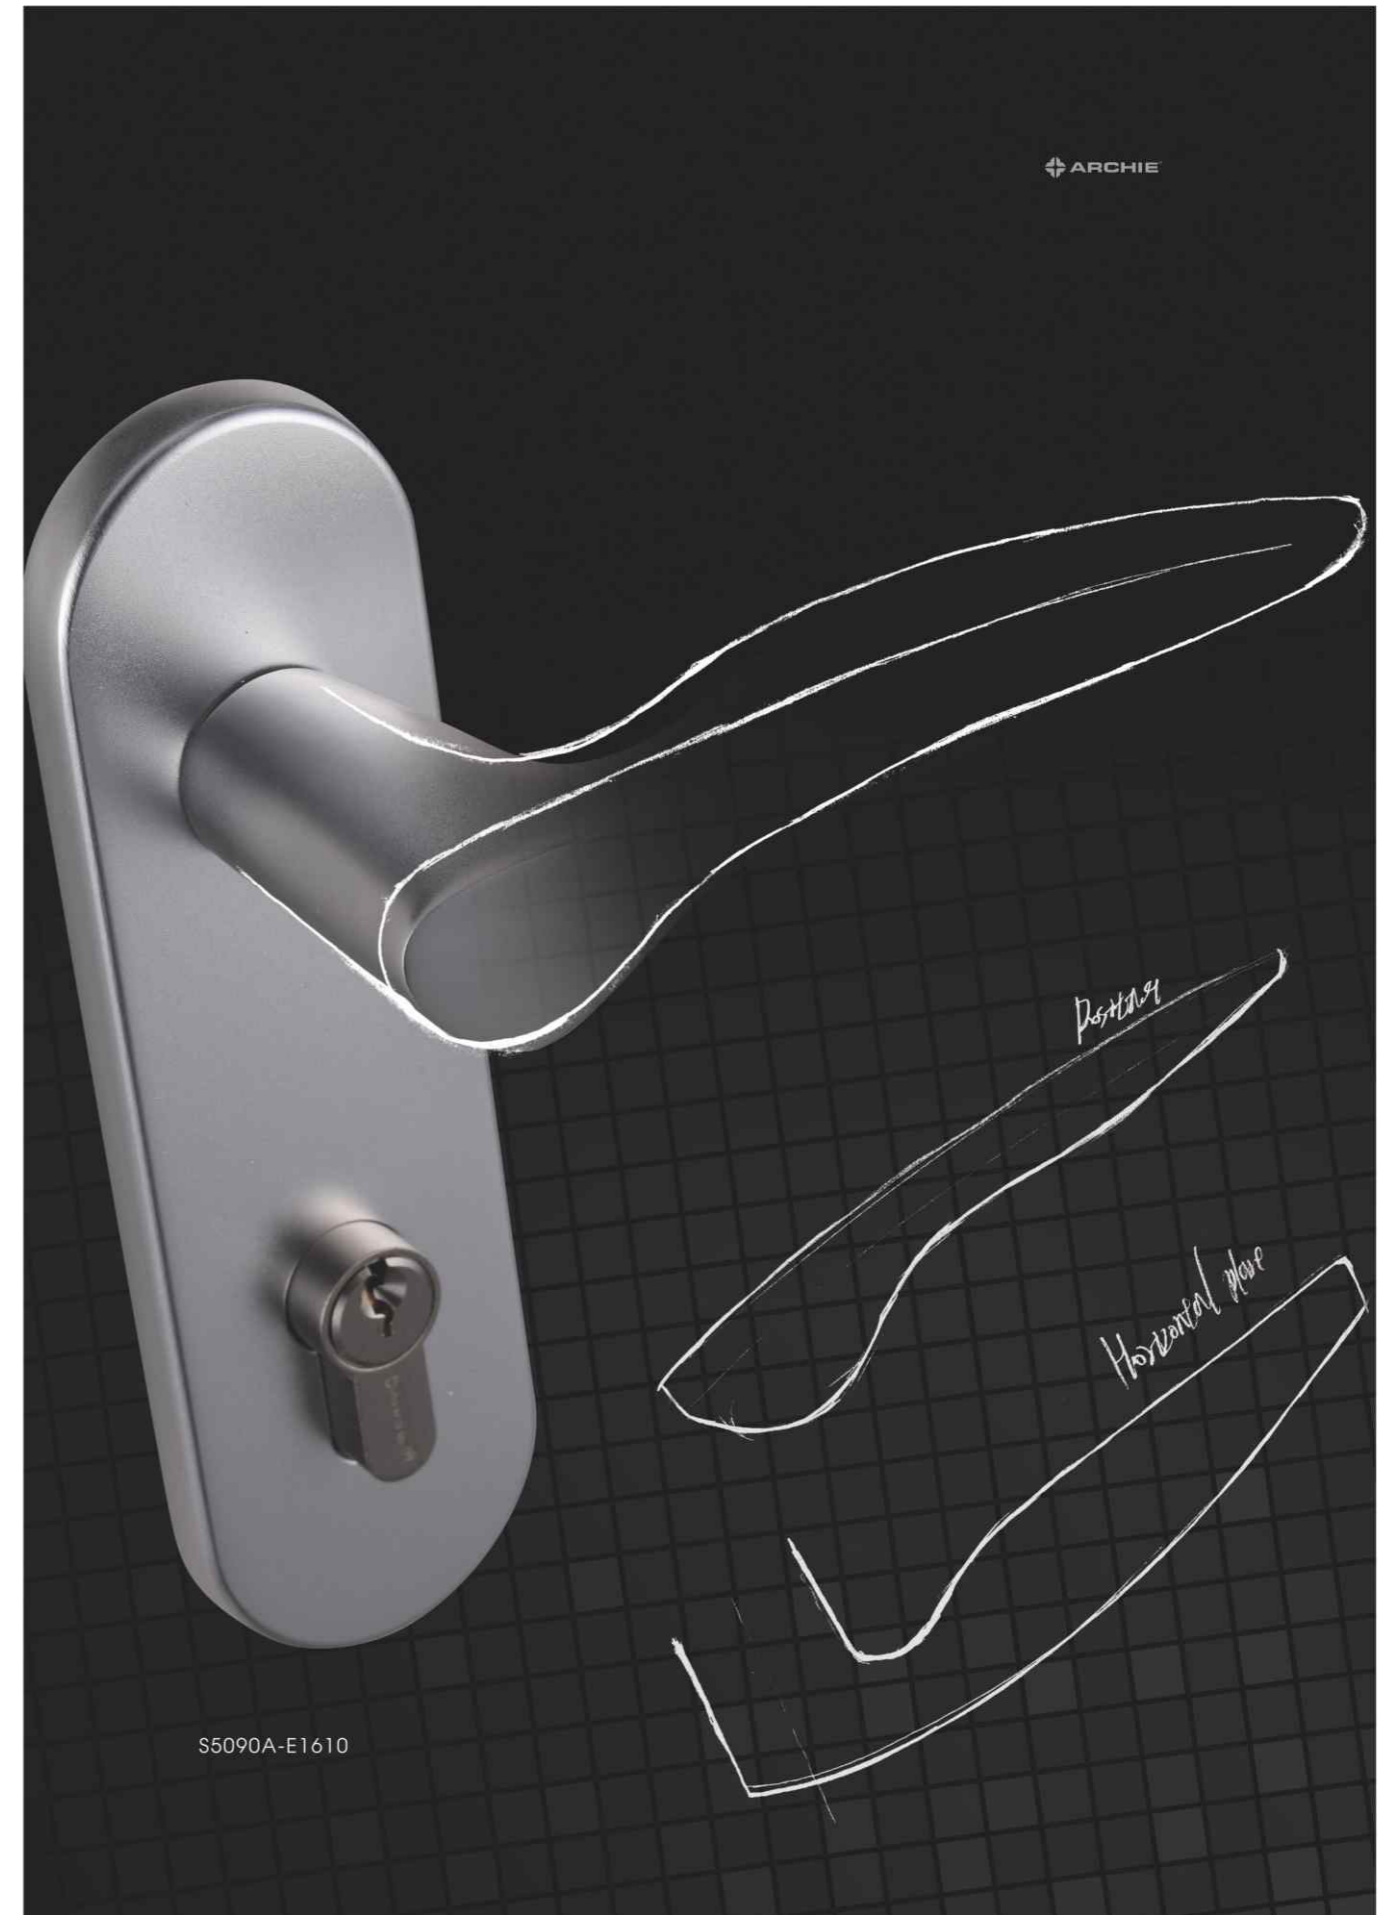

AS5090A | MORTISE DOOR LOCK-ALUMINUM

AS5090A

AS2140 | MORTISE DOOR LOCK WITH ESCAPE FUNCTION-ZINC ALLOY

AS2310 | FIRE-PROOF DOOR LOCK-STAINLESS STEEL